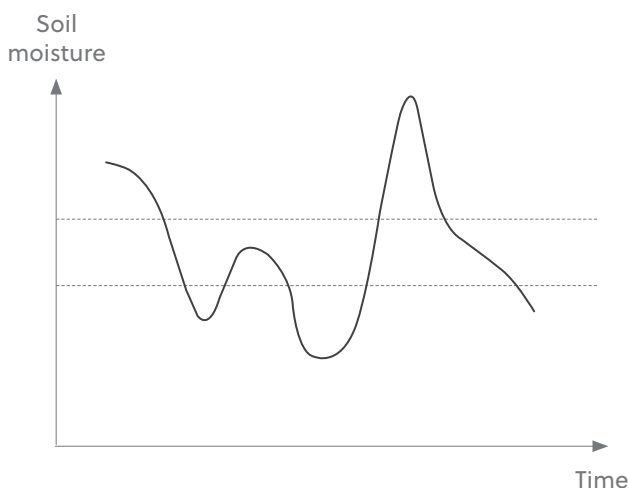

Gardening Robot

Part 1: Growing a plant

1. What does a plant need to grow? Tick the correct things.

2. What will happen if one of the factors for plant growth is missing? How can we ensure the plant grows well?

Part 2: Watering timing

Read the soil moisture graph. The dotted lines show the desired range of soil moisture for the plant.

1. Give plausible explanations for the peaks and troughs in the soil moisture graph.

2. Identify and mark the appropriate timings to water the plants in the soil moisture graph.

Part 3: Smart watering in Barcelona

Read the following excerpt from a news article.

Smart watering for Parks and Gardens